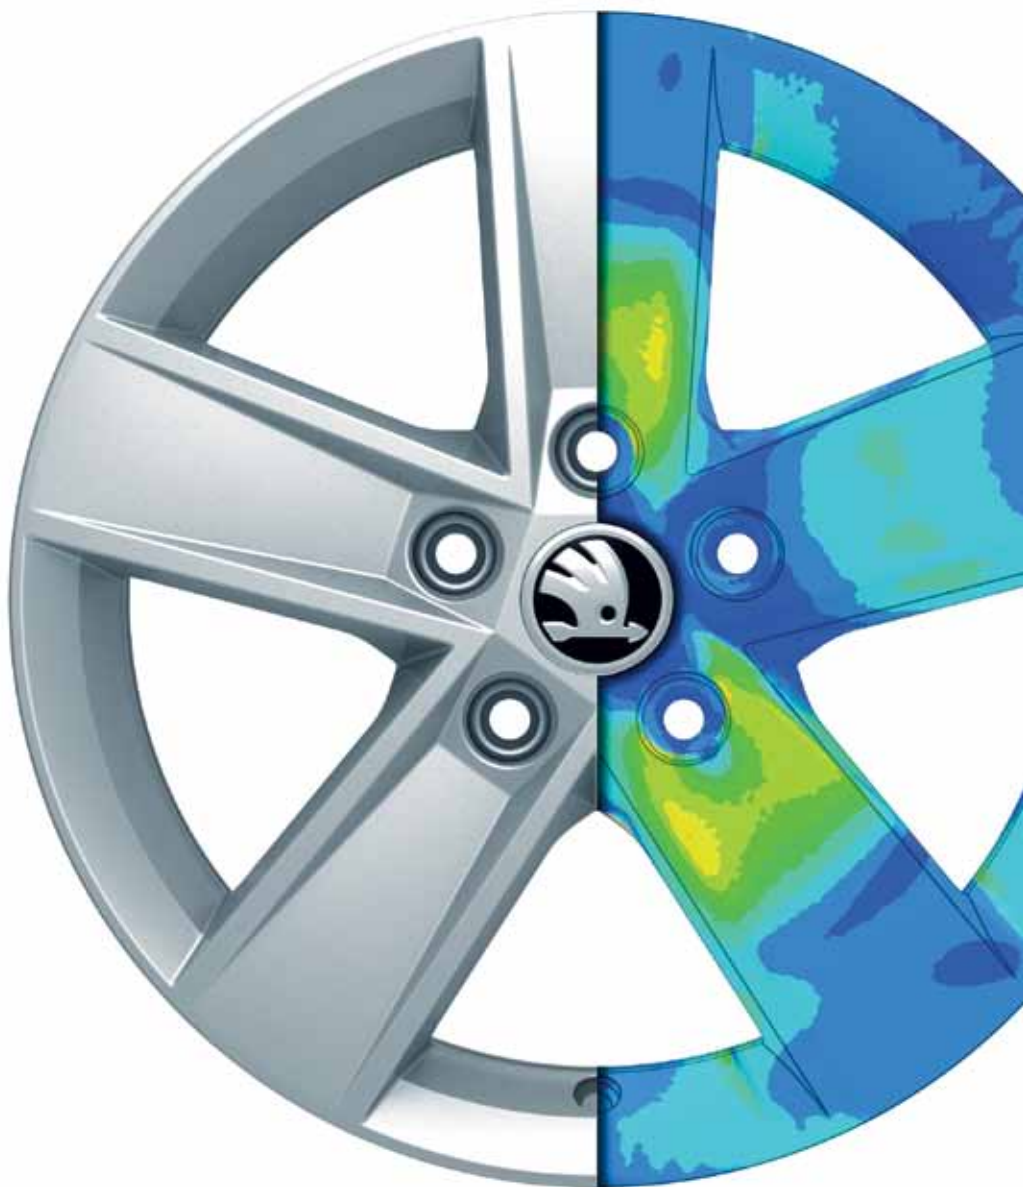

Computer technology, such as in the simulated image of light-alloy wheel testing shown above, is also used to achieve the maximum quality of ŠKODA Genuine Accessories products.

LIGHT-ALLOY WHEELS

The light-alloy wheels from ŠKODA Genuine Accessories illustrate the combination of quality, functionality and aesthetics. They undergo the same testing as series production wheels, which ensures their high quality and operational safety.

During the development and testing stage every possible situation that may affect the car is taken into account - no matter how extreme.