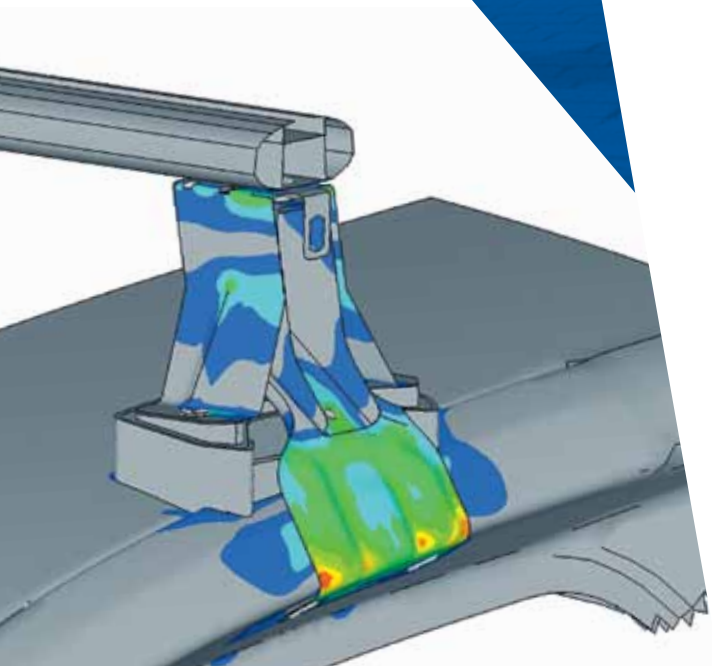

Lockable bicycle rack with aluminium profile

The rack consists of an aerodynamically-shaped aluminium profile and holder of matt chrome-plated steel. Easy to mount transverse racks, weight of approximately 3.2kg, maximum load capacity of up to 20kg.

Verified by the City Crash test.

(3TO 071 128B)

No photo:

Lockable bicycle rack with steel profile. (3TO 071 128)

Lockable ski or snowboard rack with aluminium profile

Capacity of up to 4 pairs of skis or 2 snowboards. Thanks to the large open buttons, the ski rack can be operated even when wearing thick gloves.

The extension function facilitates loading and unloading. Also suitable for wakeboard transport. (LBB 000 001)

Simulation map of stress induced by roof rack tightening.

* It is noted that the above accessories may have an effect on fuel efficiency. Items such as sports equipment are for illustration purposes only and not available to purchase from ŠKODA Australia or its dealers. For a full range of genuine accessories, please refer to www.skoda.com.au or see your authorised ŠKODA partner.