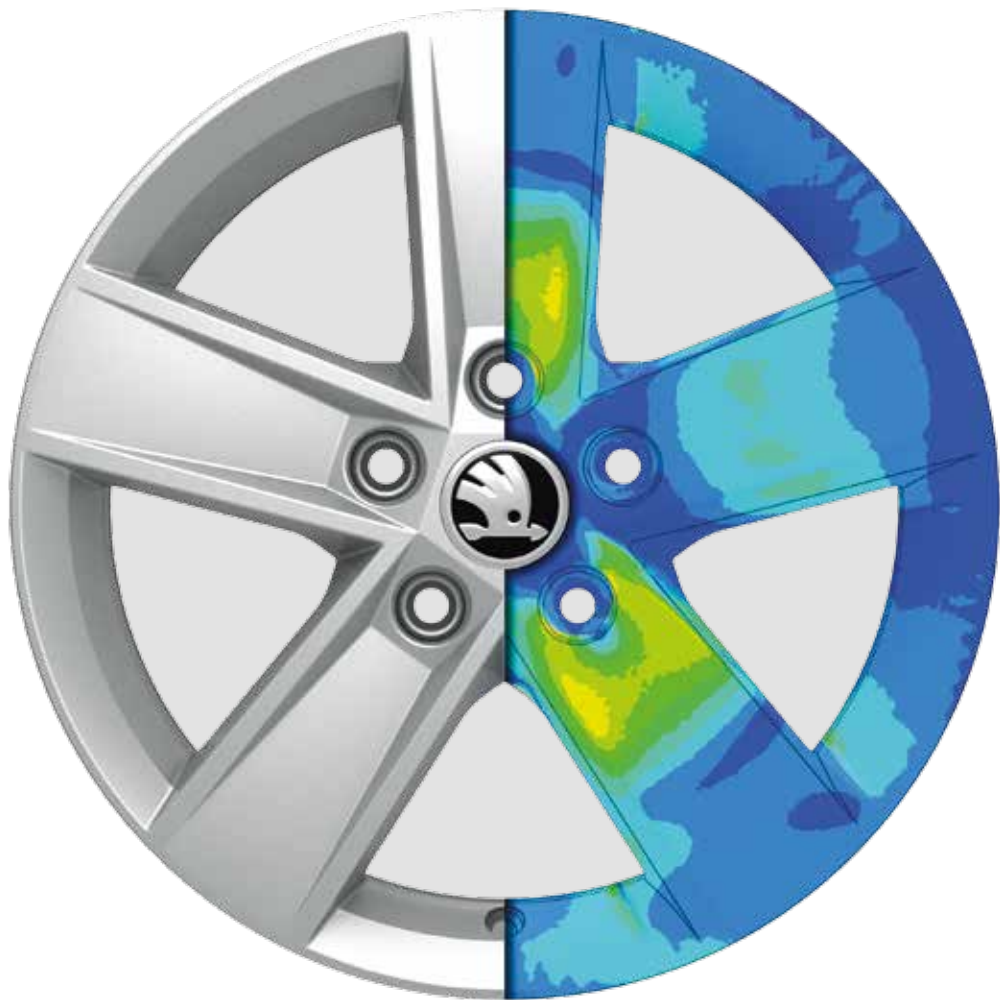

Cassiopeia brushed light-alloy wheel 8.0J
x 18"
for 235/45 R18 tyres
ŠKODA Genuine Accessories
in glossy black design (3V0 071 498 JX2)

During the development and testing stage every possible situation that may affect the car is taken into account. Using FEM - Finite Element Method, (as shown on the simulated testing image of this light-alloy wheel) allows us to detect imperfections in firmness even before production begins. This enables us to achieve the maximum quality of ŠKODA Genuine Accessories products.