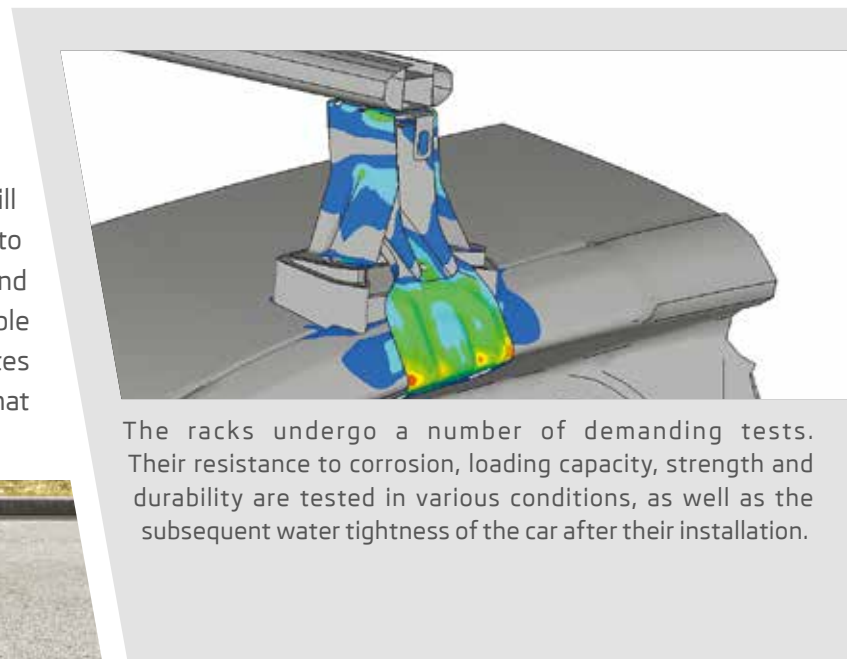

The racks undergo a number of demanding tests. Their resistance to corrosion, loading capacity, strength and durability are tested in various conditions, as well as the subsequent water tightness of the car after their installation.