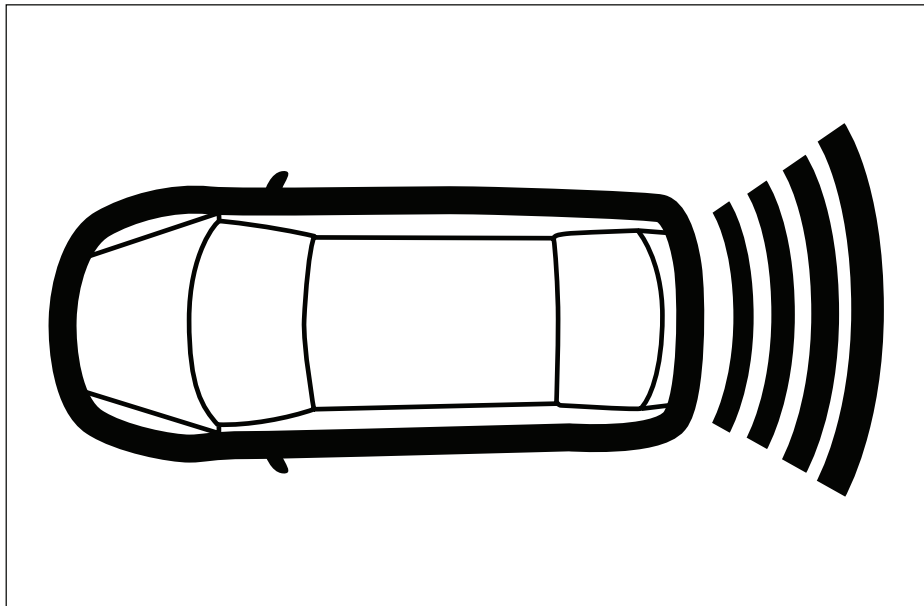

No photo:

Lockable ski or snowboard rack with metal profile (LBT071027)

Basic roof rack (5E5071126)

Transverse roof rack

for Octavia Wagon (5E9071151)

Safety

Tow rope (GAA500001)

Spare bulb set BASIC for cars with fog lamps (5E0052000A)