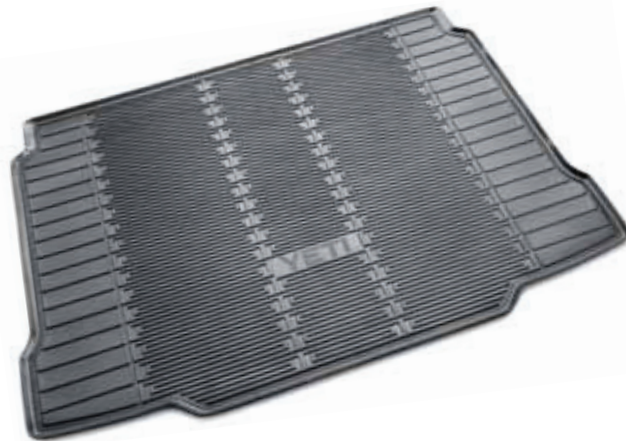

**Front Mud Flaps** (KEA630001)

**Rubber Matt** without false floor  
(5L6061160B)

**Double-Side Carpet** without false floor  
(5L6061163)

**Double-Side Textile** without false floor  
(5L6061163B)

Sunblind - Rear Passenger Window (2pcs) (5L0064361)